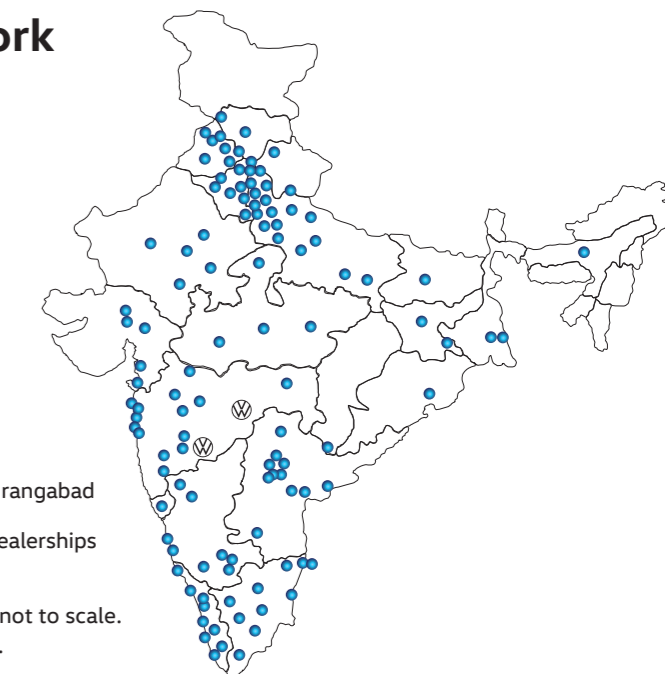

Dealer Network

- Ⓜ Plants at Chakan and Aurangabad
- Currently Operational Dealerships

Disclaimer: Map drawn not to scale. Updated till June, 2021.

The Polo

Printed in India

ŠKODA AUTO Volkswagen India Pvt. Ltd.