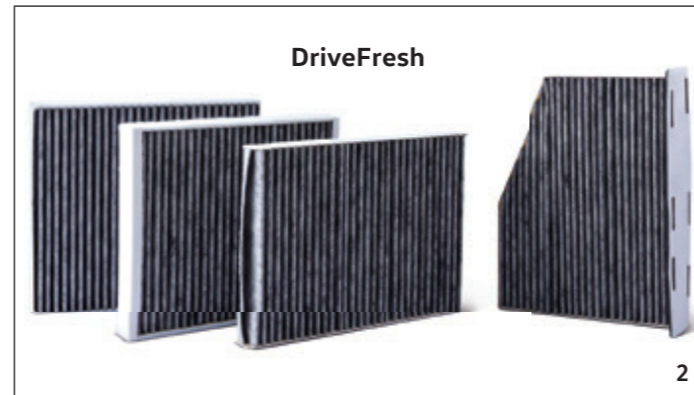

1 Volkswagen Genuine Protective Strip For The Tailgate - Chrome And Black

The rear lid protection strip in high-gloss chrome is not only gorgeous to look at, it effortlessly protects the tailgate edges from a variety of ills. It is remarkably easy to mount with just a simple dab of glue holding it onto the bottom edge of the tailgate.

Chrome: Part No. 6RG 071 360
Black: Part No. 6RG 071 360 A

3 Volkswagen Genuine Car Cover
Part No. 6C0 061 205

2 Volkswagen Carbon Activated AC Air Filter

Keep the outside firmly outside. Whether its bacteria, noxious gases, dust, odour or pollen, the Volkswagen Carbon Activated AC Air Filter manages 3 micron particulate size with a 91% efficiency. After all, health is happiness.

Part No. 6RG 091 700

1 Snake Hook for Headrest | Part No. 000 061 126 A04 1

2 Waste Bag | Part No. 000 061 107

3 Thermobox (Cooler and Heater Function)
Part No. 000 065 400 F

4 Basic Carrier (Travel and Comfort) Basic Module
Part No. 000 061 122

5 Hooks for Headrests (Travel and Comfort) Bag Hooks
Part No. 000 061 126 B

Volkswagen Anti-theft Wheel Bolt Locking Sets

Secure your alloy wheels even more effectively against jealous thieves with the theft-hindering wheel bolt locking set. Colour: Black. 1 set = 4 pieces.

Part No. 000 071 597 D